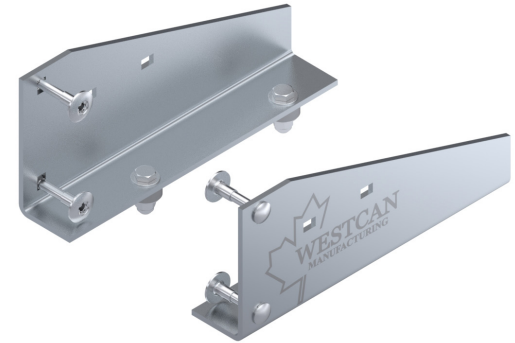

Did you know?

Parts marked with an asterisks (*) require drilling into the truck as there are no stake pockets to utilize.

Standard Cab Guard Install Kit

SECONDARY HOLD DOWN KITS

Chevrolet & GMC	YEAR	MAKE & MODEL	ANODIZED	BLACK
	20-24	Sierra & Silverado 2500/3500	** 6215000	** 6215000-01
	19-24	Sierra & Silverado 1500	** 6215000	** 6215000-01
	14-19	Sierra & Silverado 2500/3500	6203000	6203000-01
	14-18	Sierra & Silverado 1500	6203000	6203000-01
	08-13	Sierra & Silverado 3500 Dually	6203000	6203000-01
	07-13	Sierra & Silverado 1500/2500	6203000	6203000-01
	01-07	Sierra & Silverado 3500 Dually	6201000	6201000-01
	99-06	Sierra & Silverado 1500/2500/3500	6201000	6201000-01
	23-24	Colorado & Canyon	6217000	6217000-01
	15-22	Colorado & Canyon	6211000	6211000-01