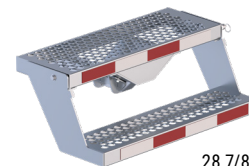

CAB GUARD WITH EXTENDER

24" W RECEIVER STEP STRAIGHT

BEACON MOUNTS

24" W RECEIVER STEP 4" DROP

SHOVEL AND RAKE HOLDERS

DOUBLE FOLD-UP RECEIVER STEP FOLDS-UP WHEN IN TRANSIT

TRAFFIC CONE HOLDER

Did you know?