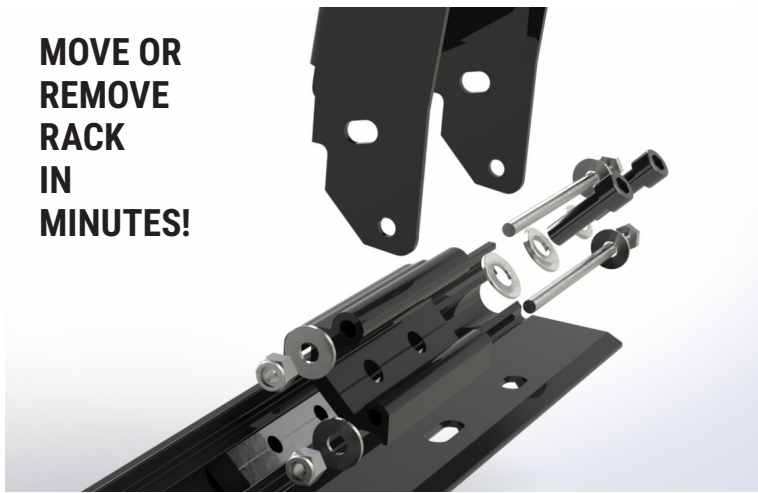

MOVE OR REMOVE RACK IN MINUTES!