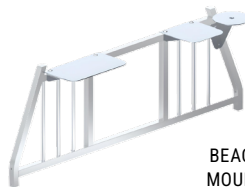

BEACON MOUNTS