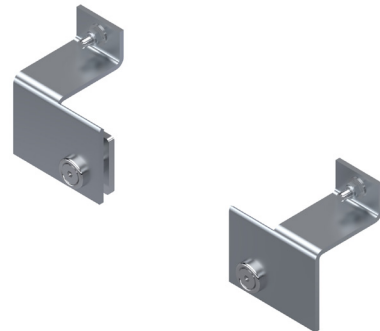

14-19 Sierra & Silverado 2500/3500
14-18 Sierra & Silverado 1500
08-13 Sierra & Silverado 3500 Dually
07-13 Sierra & Silverado 1500/2500