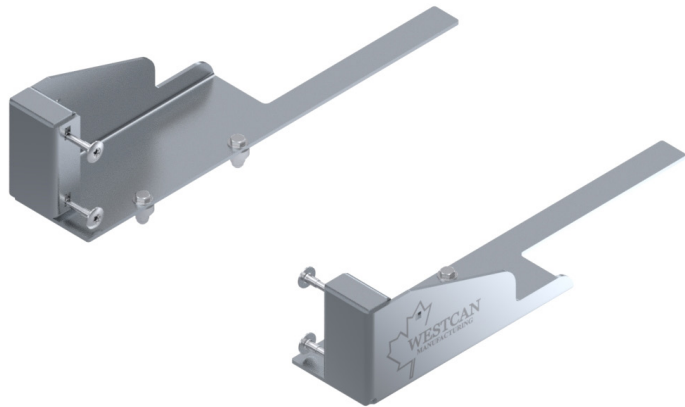

Cab Guard Install Kit for Cross Over Tool Box